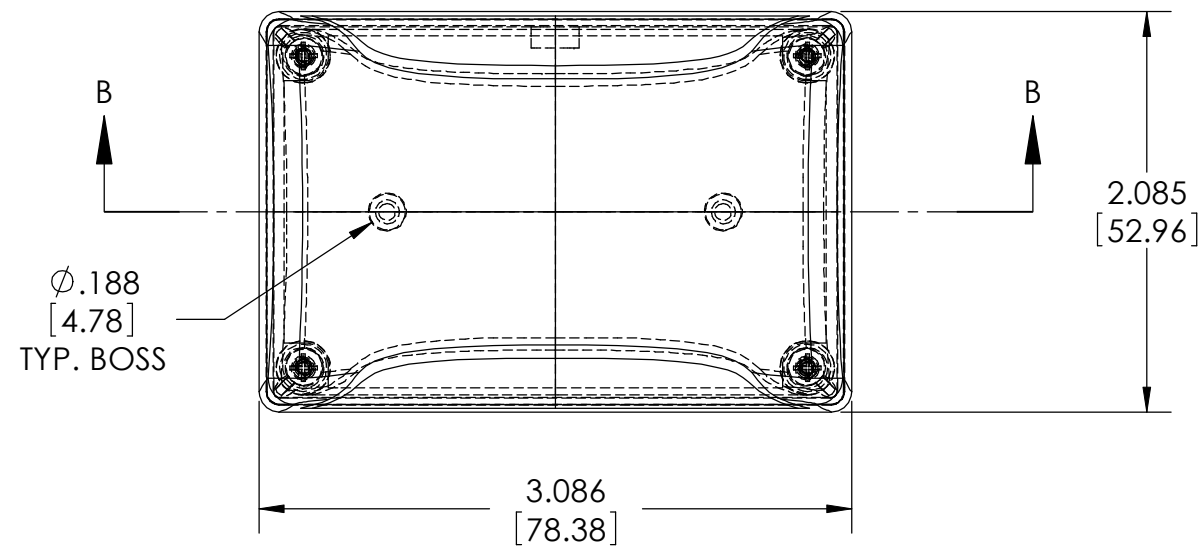

PART NAME

PLASTIBOX - STYLE M

PART No.

PT-11850-PMB

REVISION DATE

3-30-09

.088 [2.24]
FOR #4 SELF TAPPING
SCREWS TYP.

RECOMMENDED PC BOARD
NOT FURNISHED

(4) SCREWS
FURNISHED

MATERIAL:
ABS, BLACK, UL94V0
MAR RESISTANT TEXTURED SURFACE