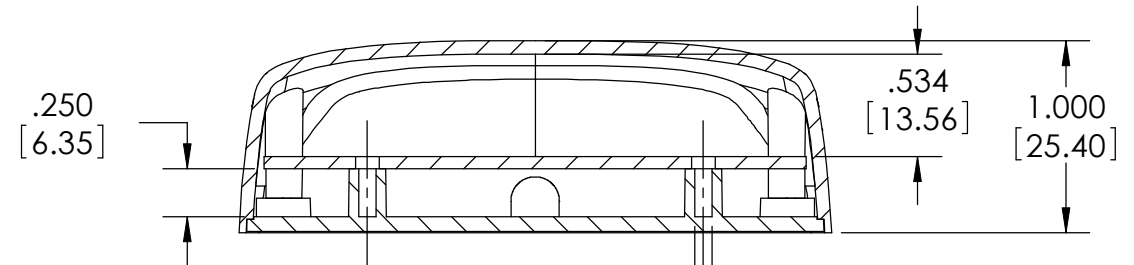

PART NAME

PLASTIBOX - STYLE M

PART No.

PT-11850-PMB

REVISION DATE

3-30-09

.088 [2.24]
FOR #4 SELF TAPPING
SCREWS TYP.

RECOMMENDED PC BOARD
NOT FURNISHED