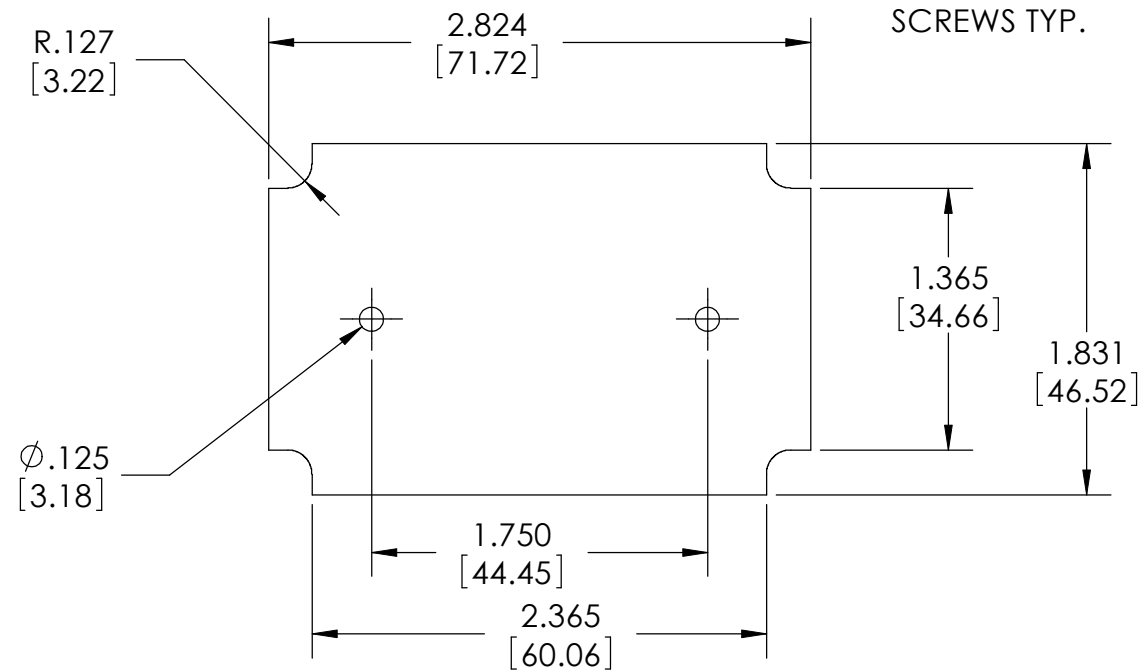

PART NAME

PLASTIBOX - STYLE M

PART No.

PT-11850-PMB

REVISION DATE

3-30-09

.088 [2.24]
FOR #4 SELF TAPPING
SCREWS TYP.

RECOMMENDED PC BOARD
NOT FURNISHED

(4) SCREWS
FURNISHED

MATERIAL:
ABS, BLACK, UL94V0
MAR RESISTANT TEXTURED SURFACE