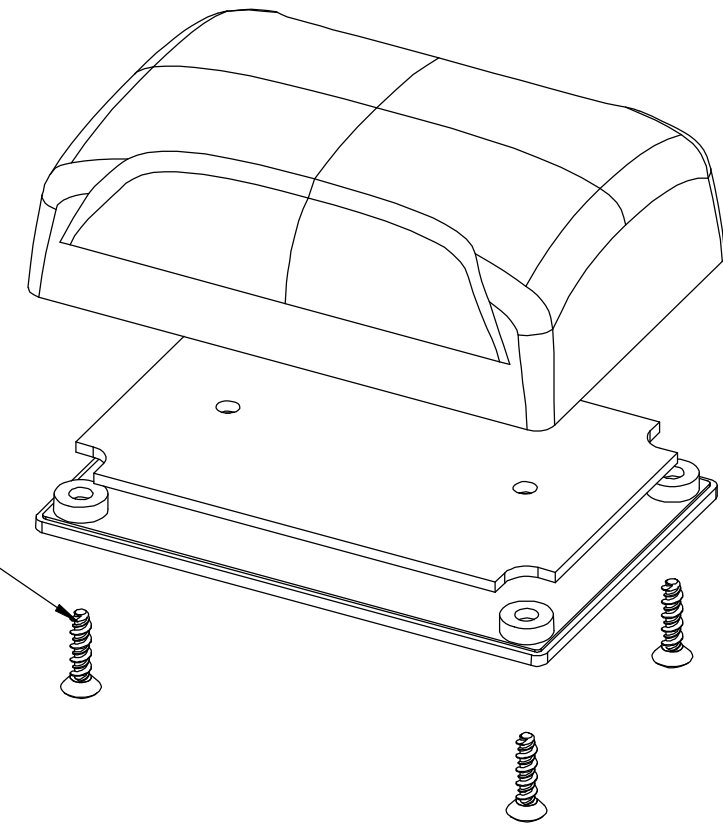

PART NAME

PLASTIBOX - STYLE M

PART No.

PT-11850-PMB

REVISION DATE

3-30-09

.088 [2.24]
FOR #4 SELF TAPPING
SCREWS TYP.

RECOMMENDED PC BOARD
NOT FURNISHED

(4) SCREWS
FURNISHED

MATERIAL:
ABS, BLACK, UL94V0
MAR RESISTANT TEXTURED SURFACE